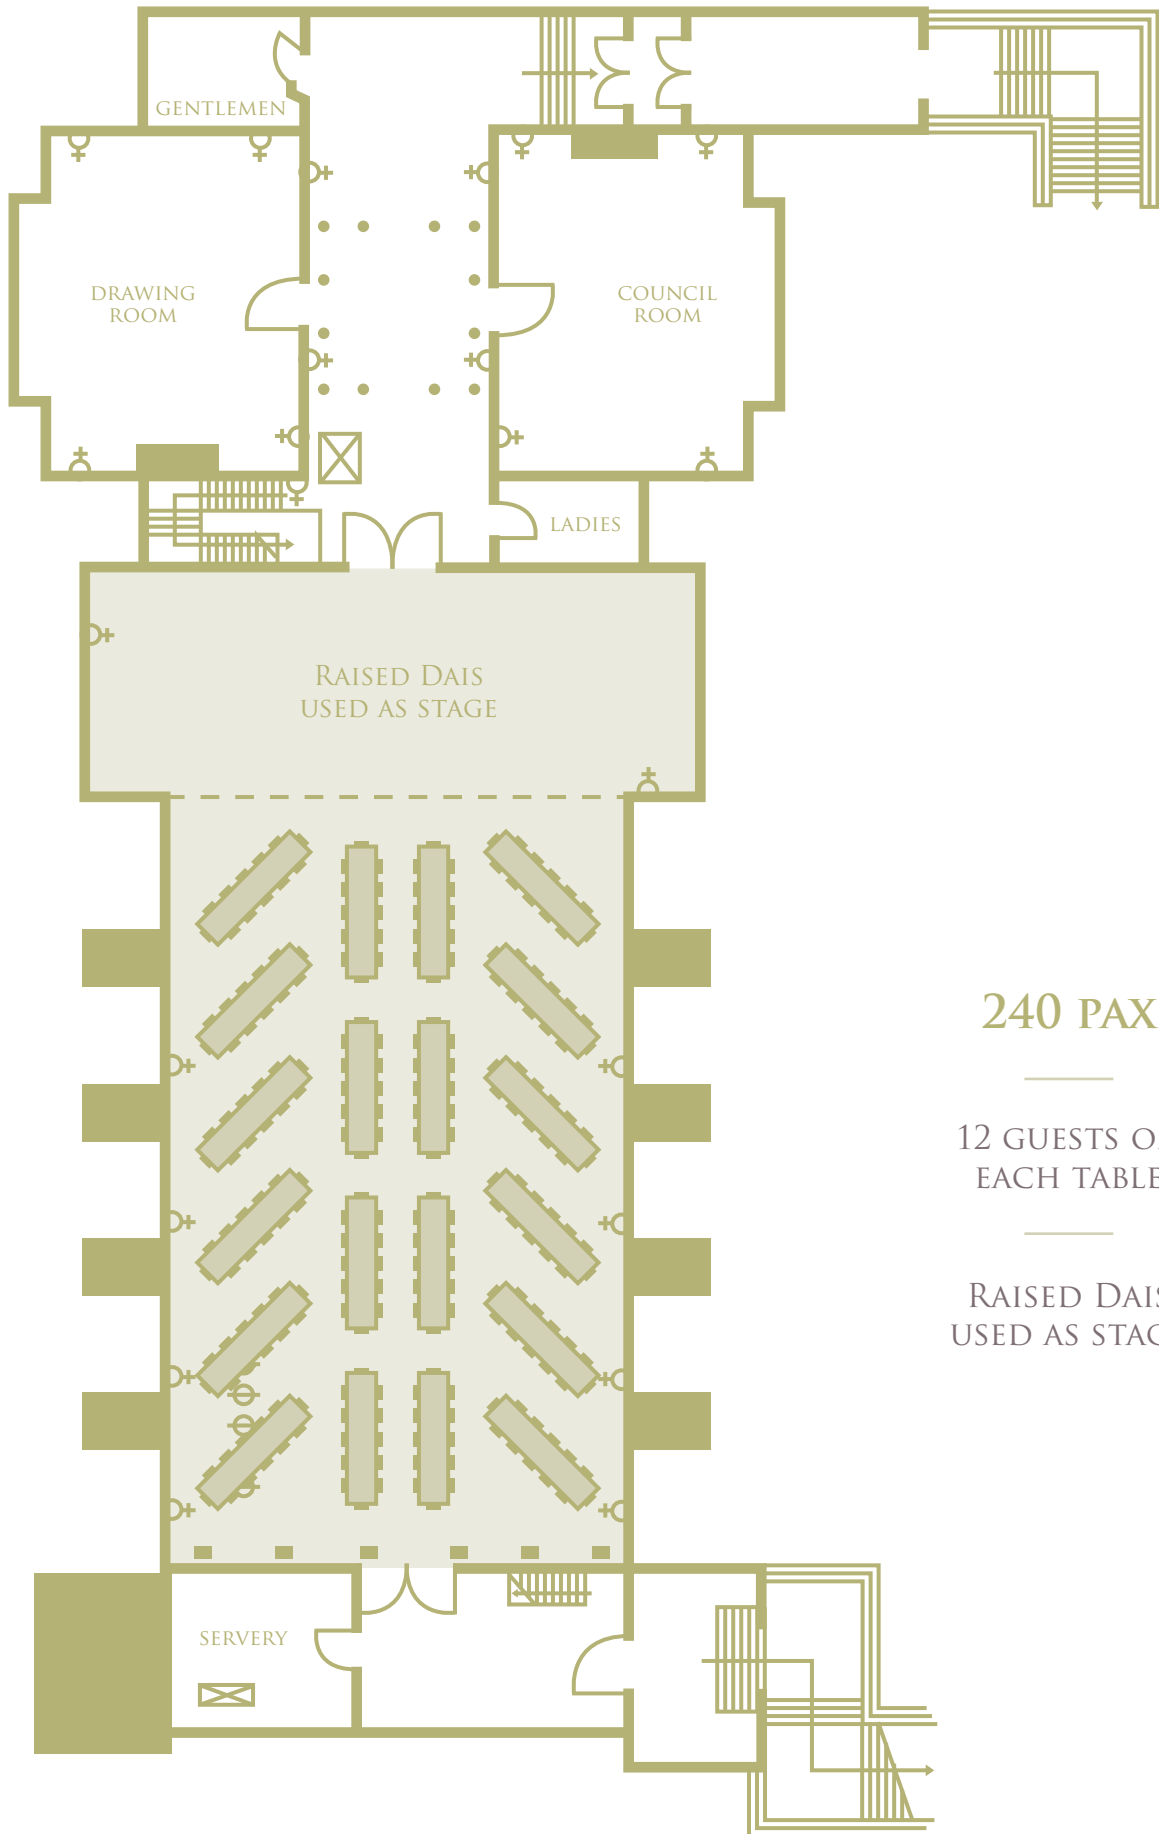

THE GREAT HALL

AWARDS DINNER

240 PAX

12 GUESTS ON
EACH TABLE

RAISED DAIS
USED AS STAGE

DINNER - STAGE ON DIAS

300 PAX

60 GUESTS ON
EACH TABLE

RAISED DAIS
USED AS STAGE

DINNER DANCE

288 PAX

24 TABLES

12 GUESTS
PER TABLE