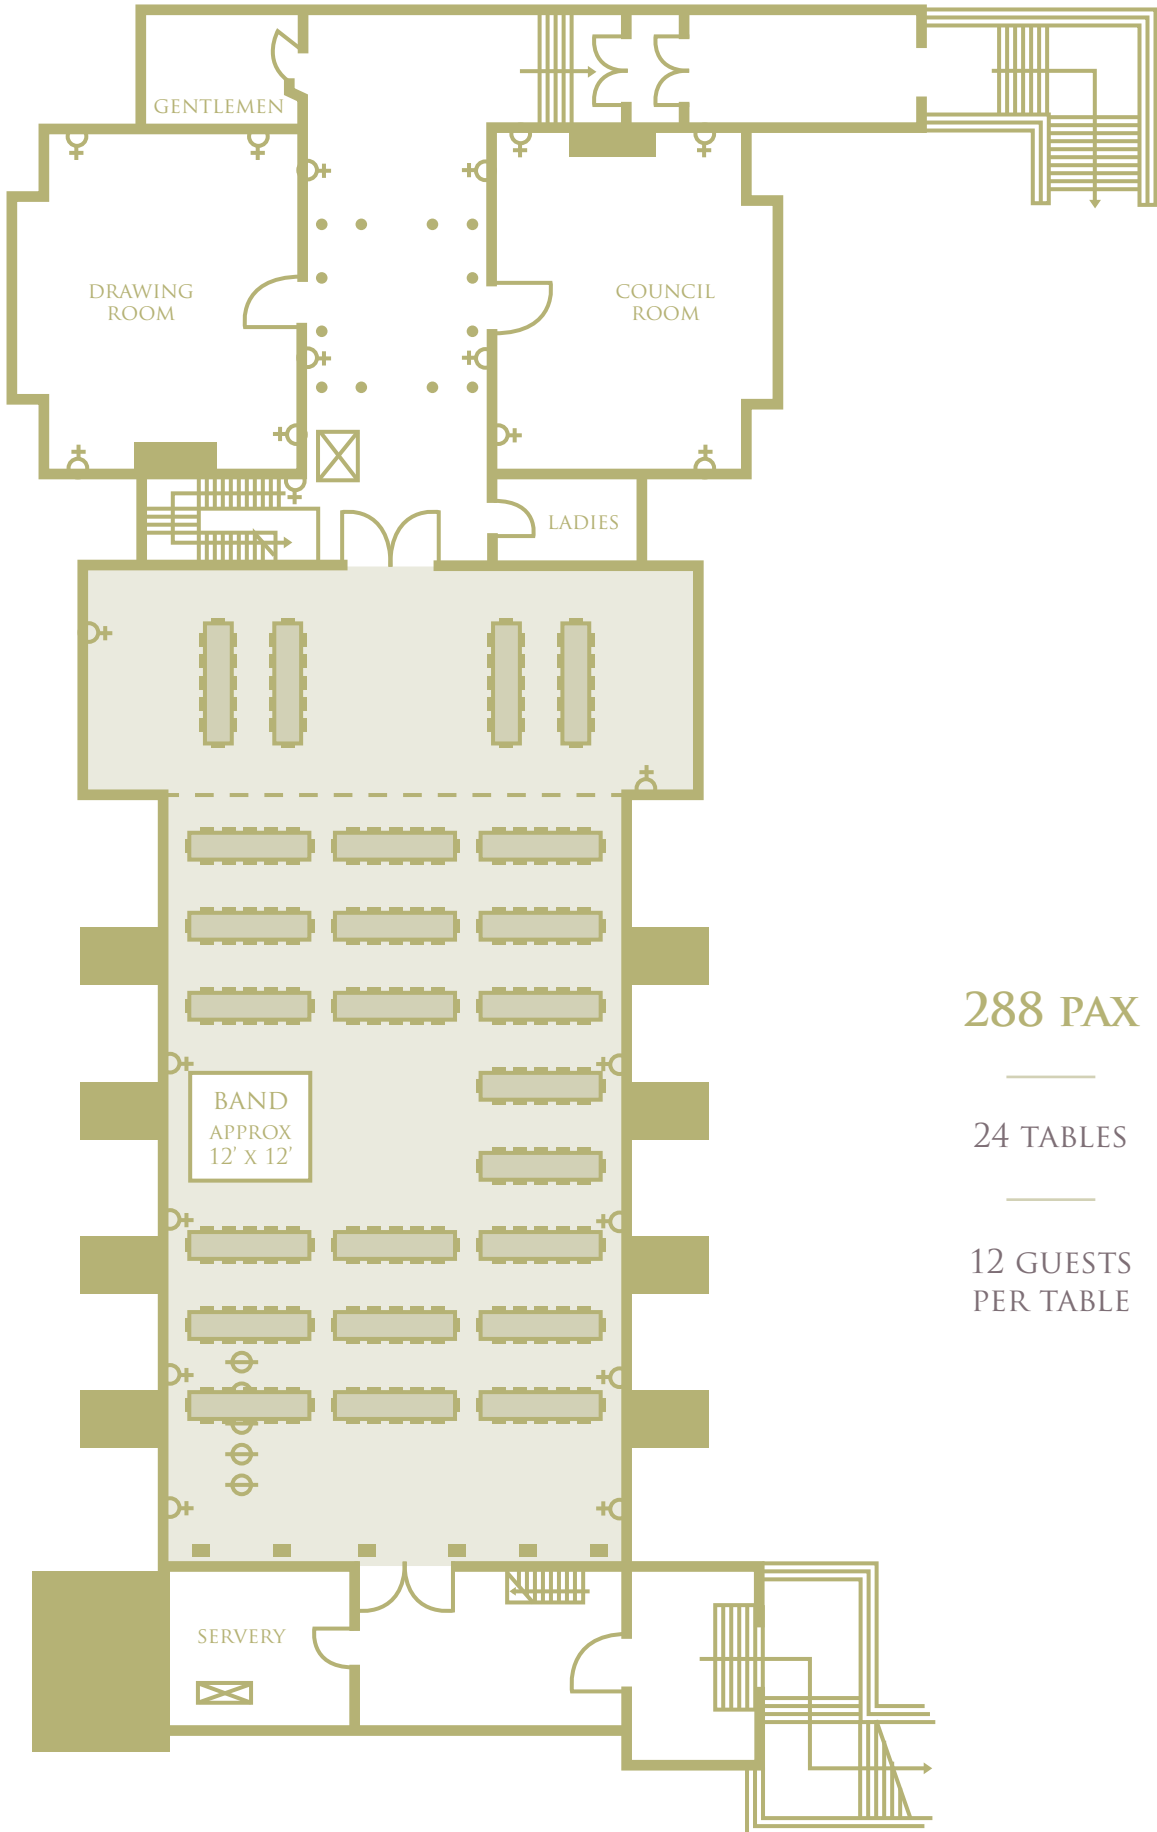

THE GREAT HALL

AWARDS DINNER

240 PAX

12 GUESTS ON
EACH TABLE

RAISED DAIS
USED AS STAGE

DINNER - STAGE ON DIAS

300 PAX

60 GUESTS ON
EACH TABLE

RAISED DAIS
USED AS STAGE

DINNER DANCE

288 PAX

24 TABLES

12 GUESTS
PER TABLE