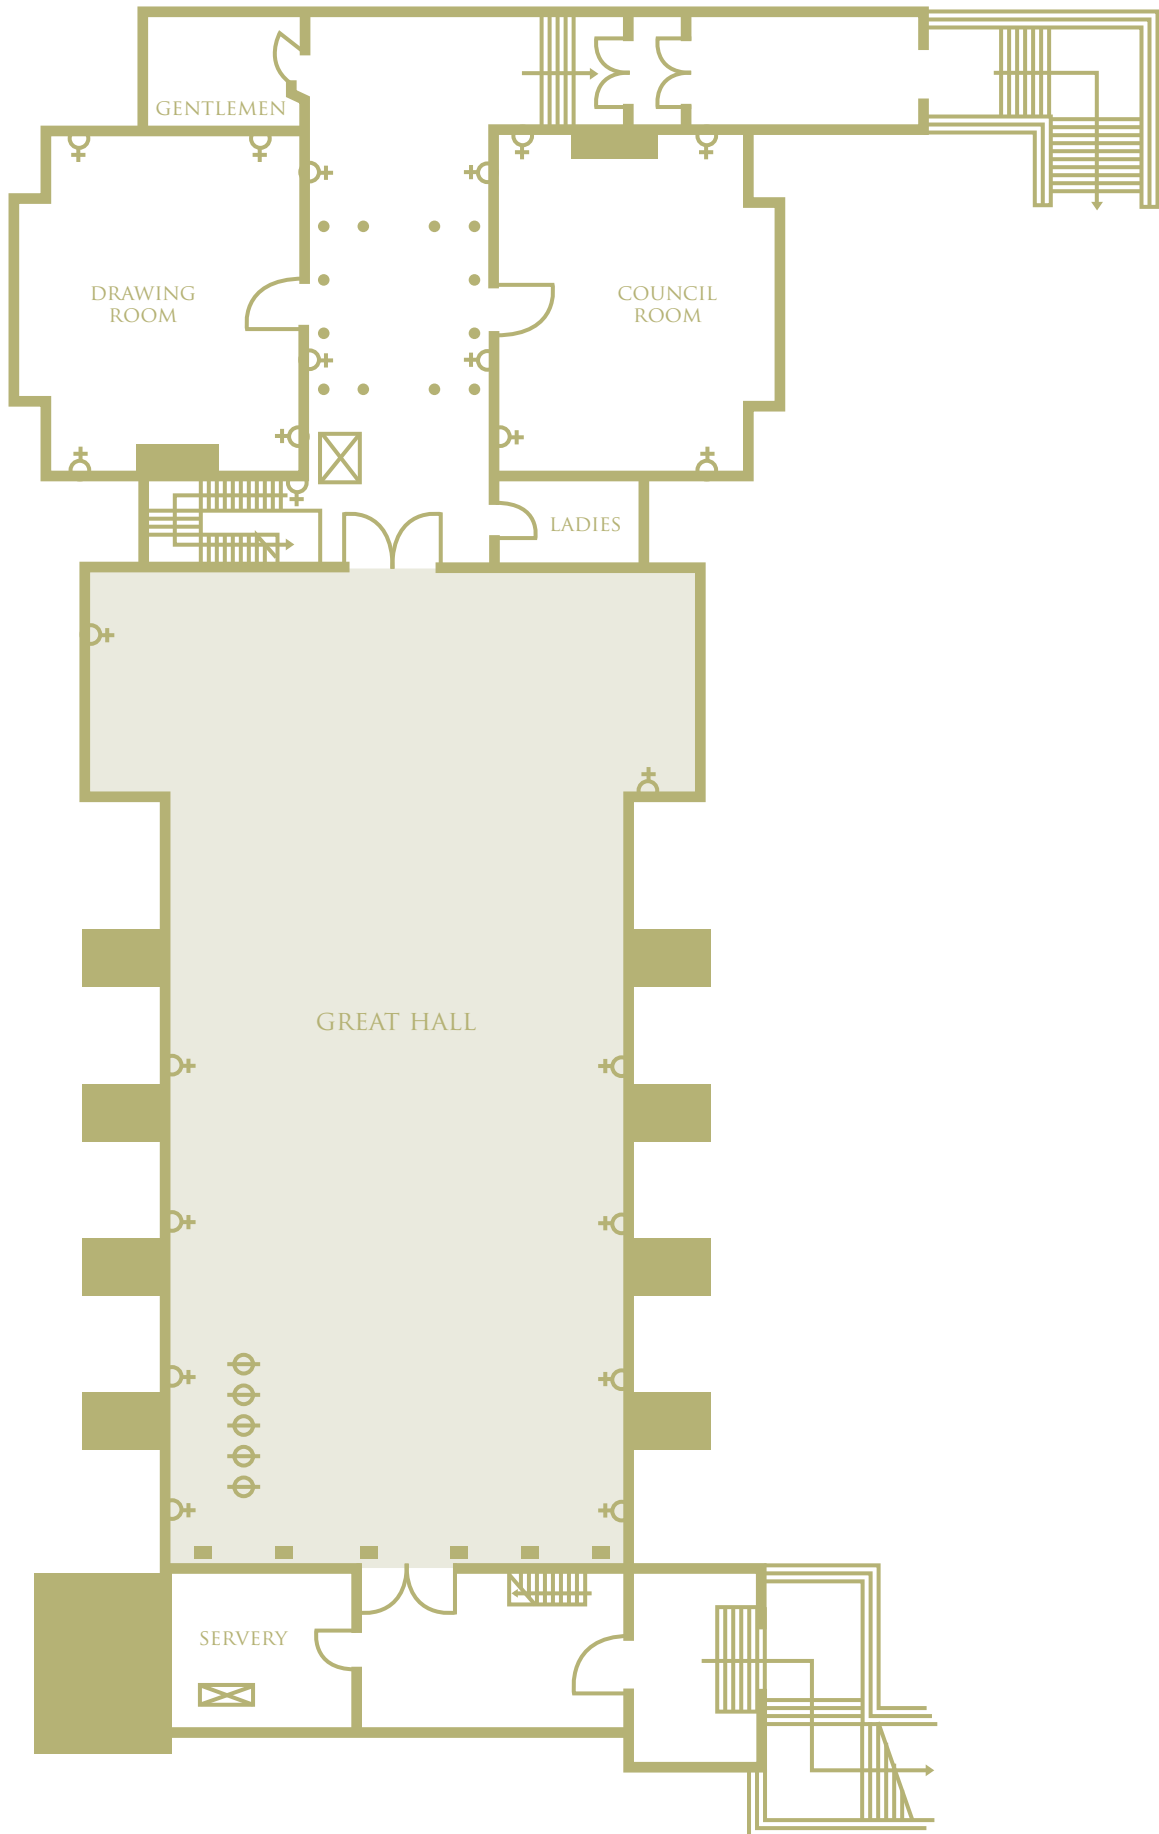

THE GREAT HALL

AWARDS DINNER

240 PAX

12 GUESTS ON
EACH TABLE

RAISED DAIS
USED AS STAGE

DINNER - STAGE ON DIAS

300 PAX

60 GUESTS ON
EACH TABLE

RAISED DAIS
USED AS STAGE

DINNER DANCE

288 PAX

24 TABLES

12 GUESTS
PER TABLE