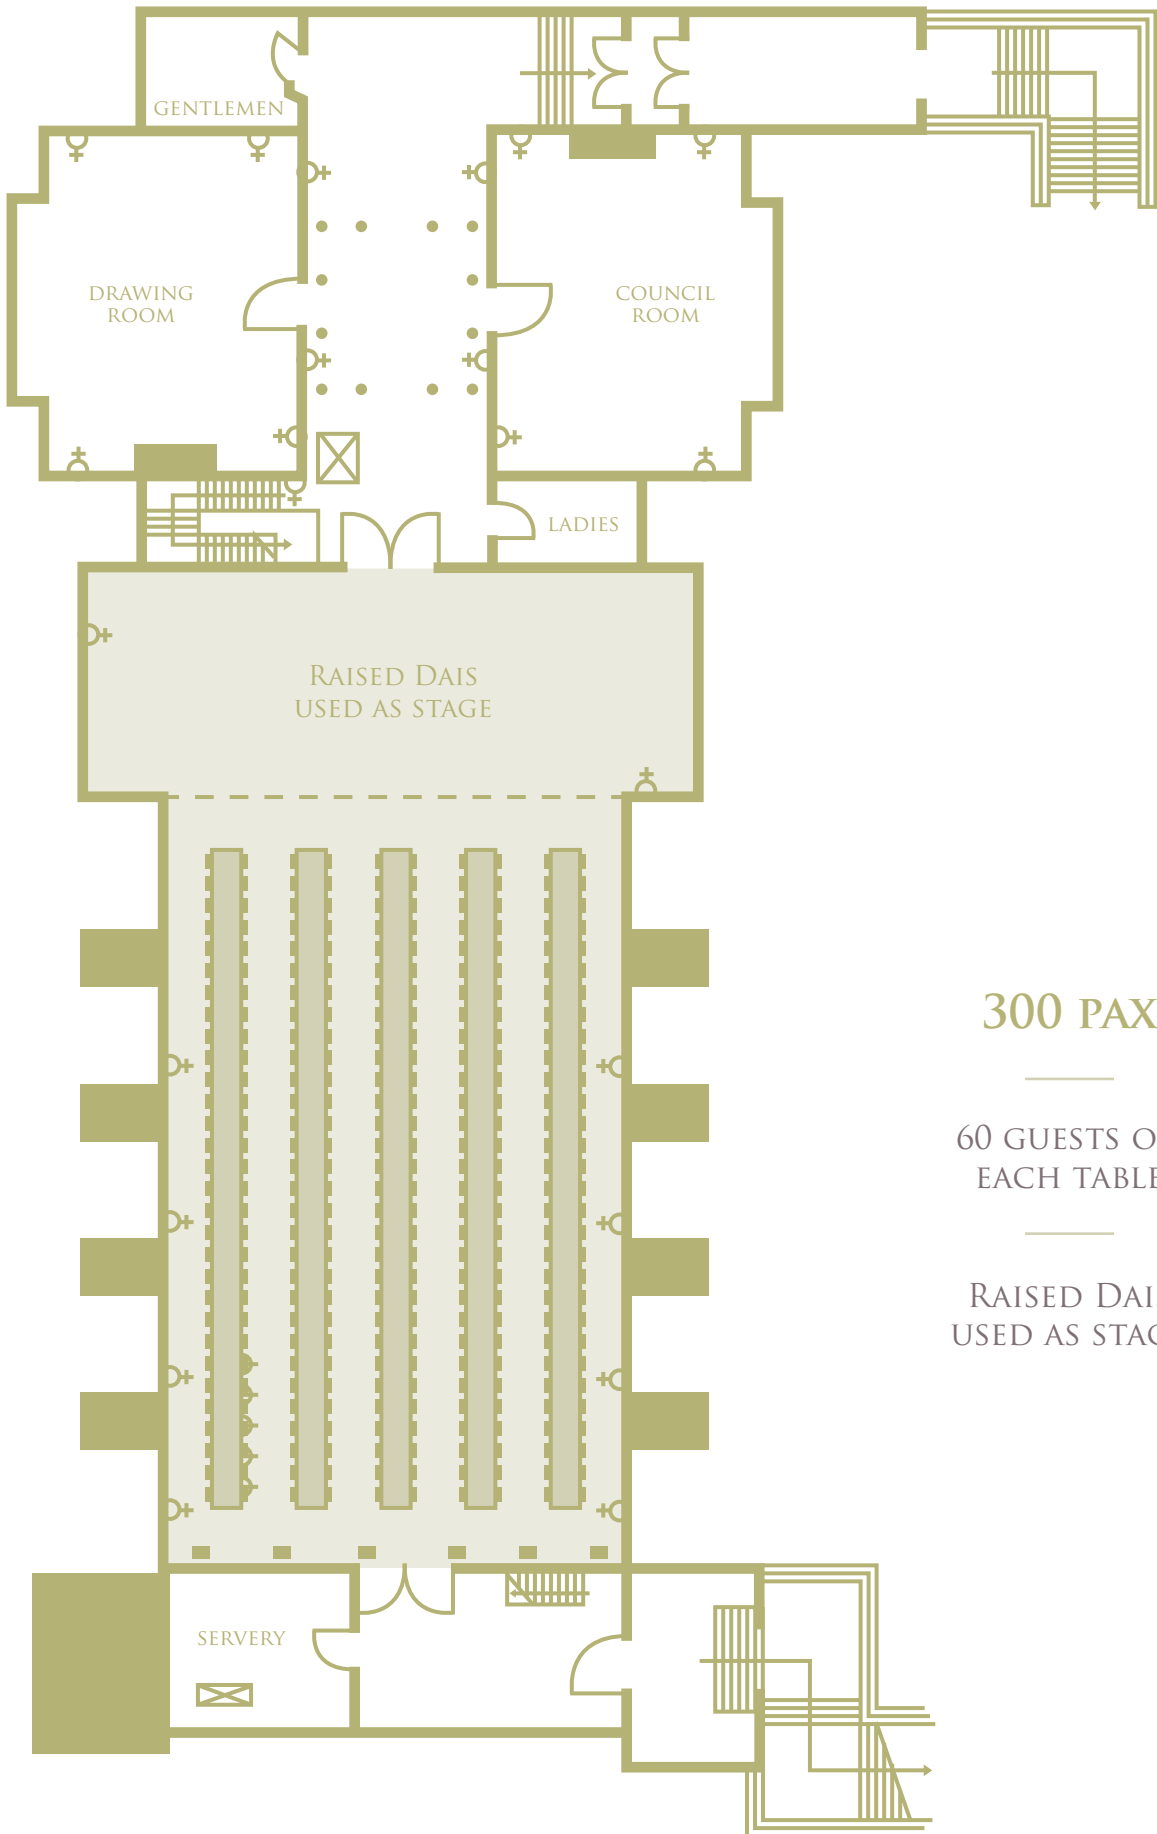

THE GREAT HALL

AWARDS DINNER

240 PAX

12 GUESTS ON
EACH TABLE

RAISED DAIS
USED AS STAGE

DINNER - STAGE ON DIAS

300 PAX

60 GUESTS ON
EACH TABLE

RAISED DAIS
USED AS STAGE

DINNER DANCE

288 PAX

24 TABLES

12 GUESTS
PER TABLE