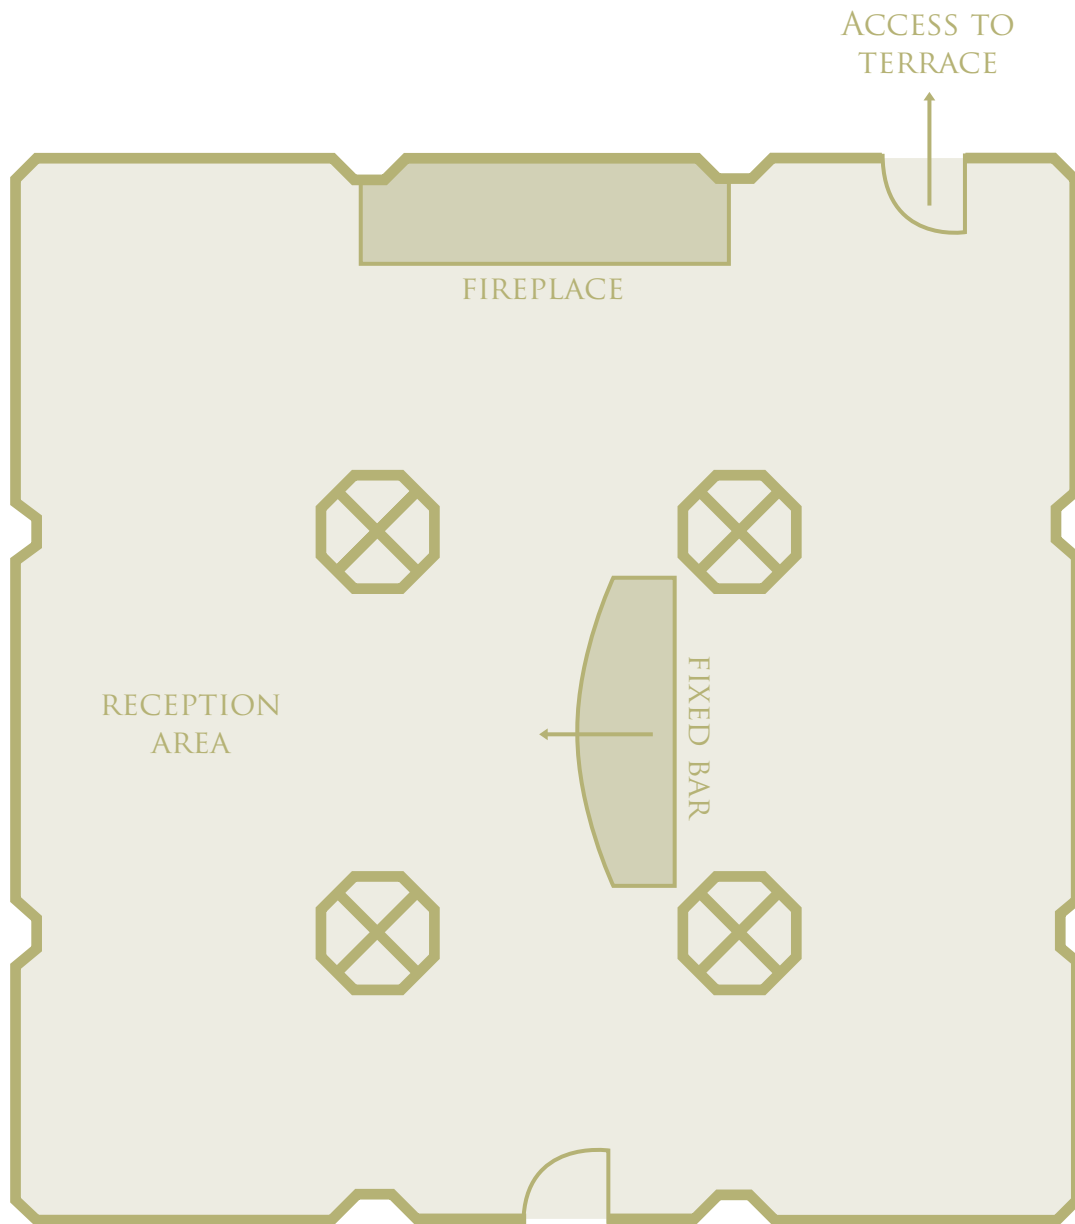

MEMBERS' COMMON ROOM

I SHAPE - 50 PAX

T SHAPE - 40 PAX