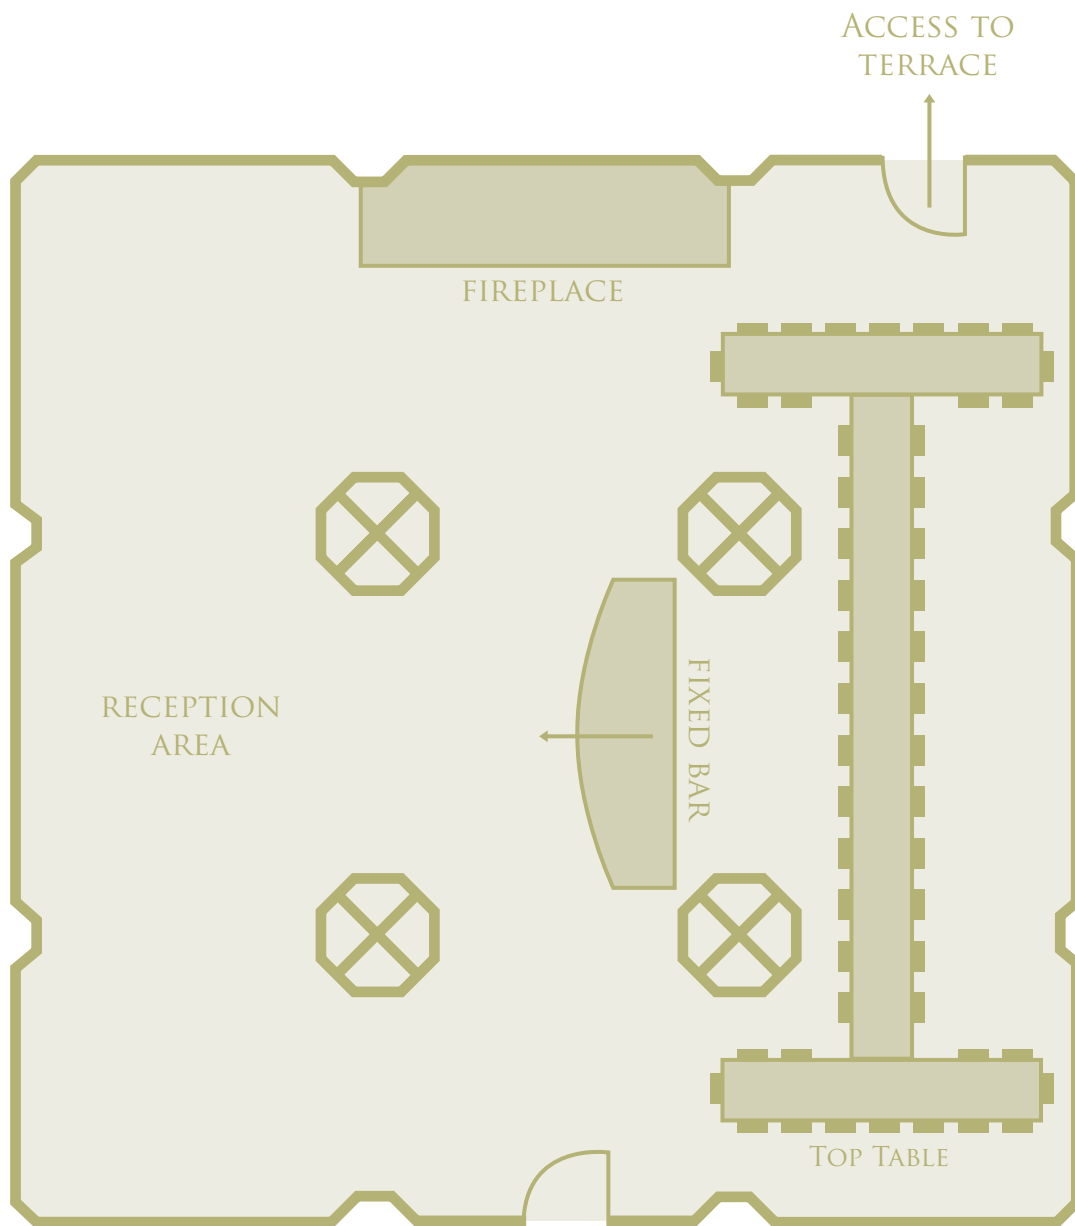

MEMBERS' COMMON ROOM

I SHAPE - 50 PAX

T SHAPE - 40 PAX