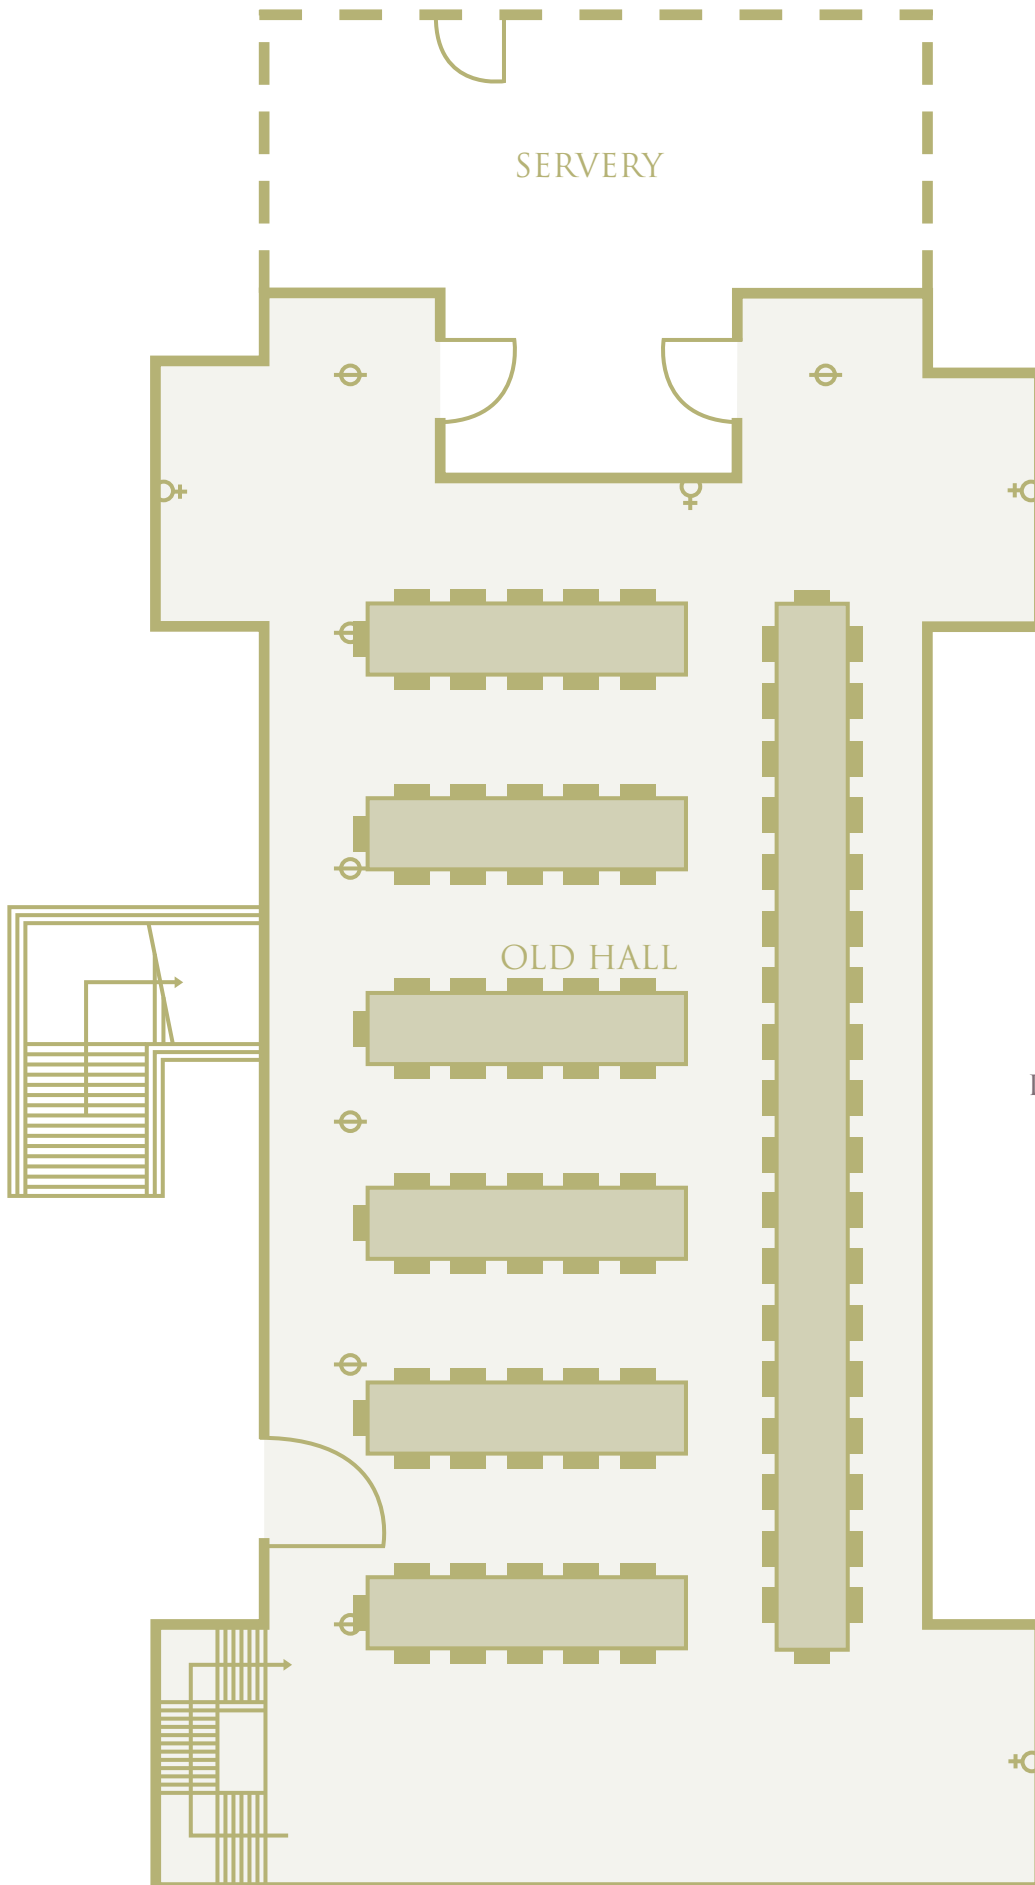

THE OLD HALL

DINNER TOP TABLE AND SPRIGS

96 PAX

TOP TABLE

DOUBLE SIDED X 42
INCLUDING 2
GUNNERS

6 SPRIGS
- 9 GUESTS EACH

THEATRE STYLE - FACING EAST WALL