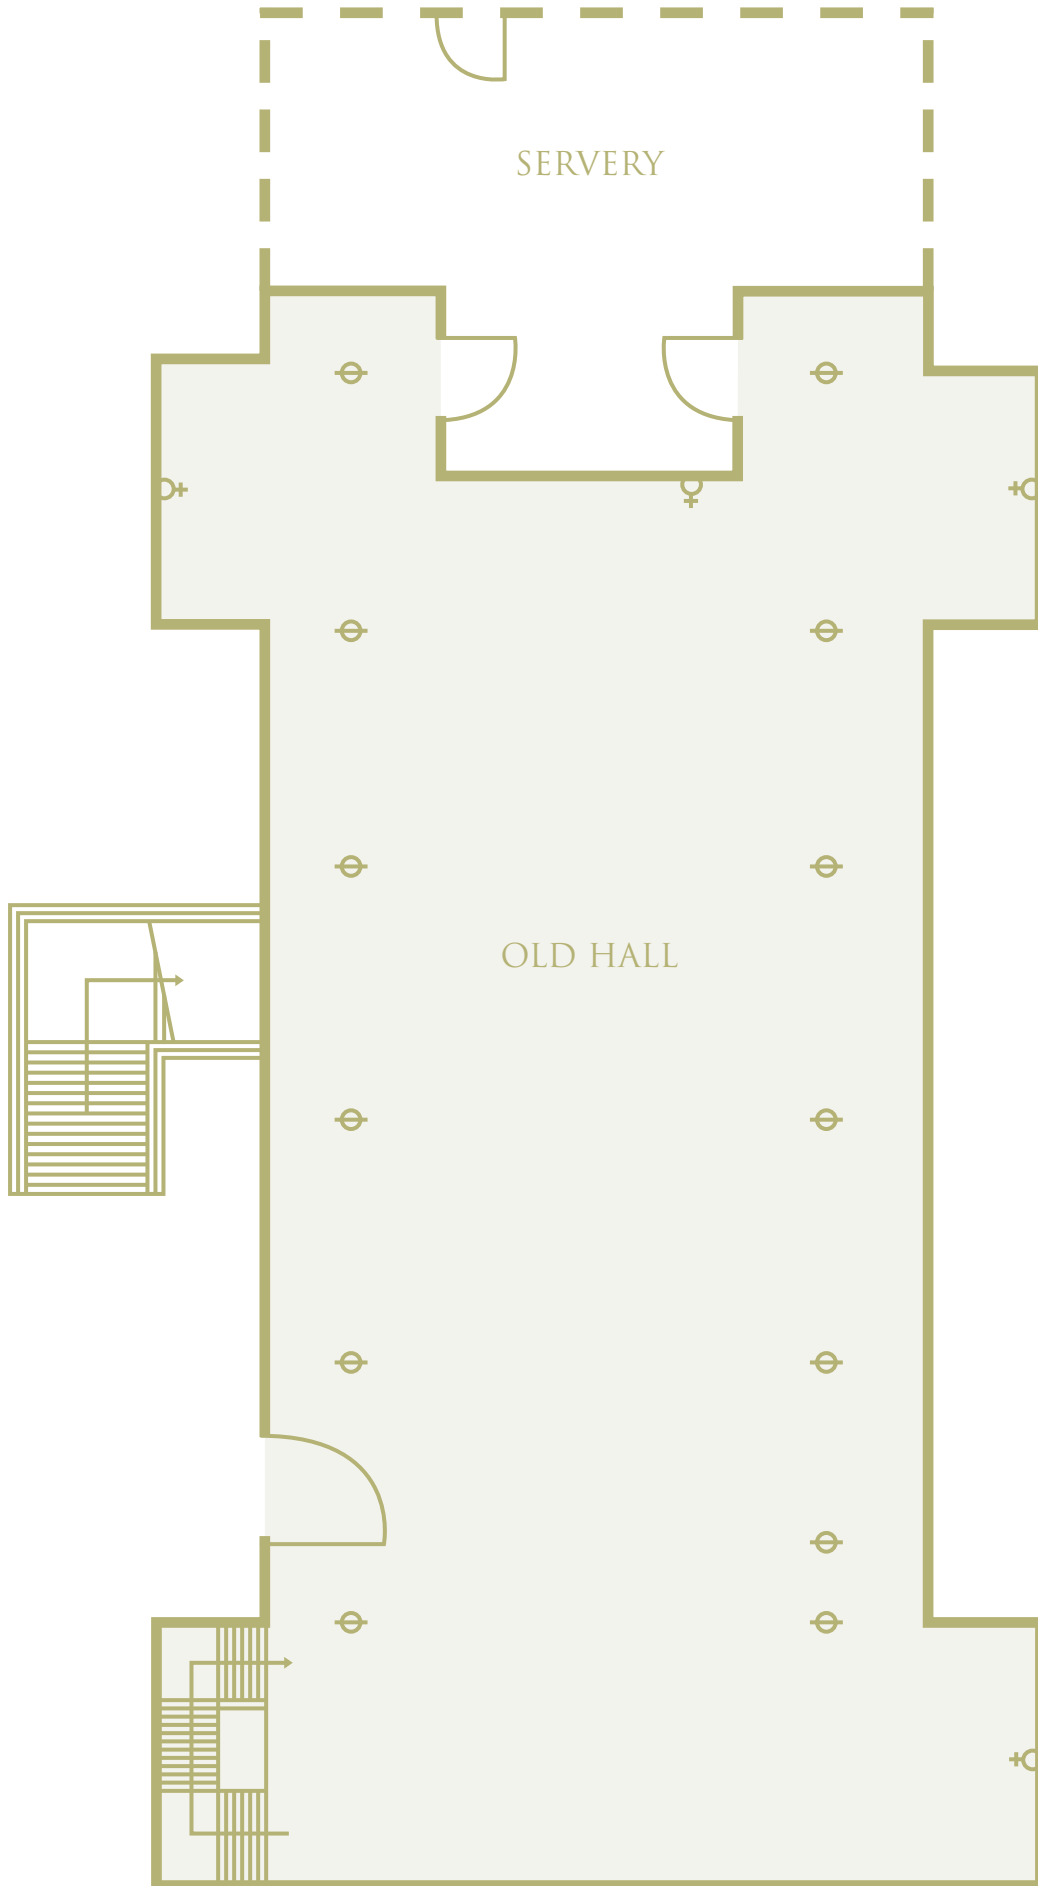

THE OLD HALL

DINNER TOP TABLE AND SPRIGS

96 PAX

TOP TABLE

DOUBLE SIDED X 42
INCLUDING 2
GUNNERS

6 SPRIGS
- 9 GUESTS EACH

THEATRE STYLE - FACING EAST WALL